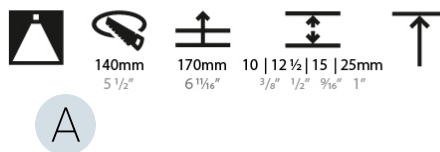

OPTICAL

Reflector°: 10
 Optic°: Lens Pack - No Lens / Linear Spread Lens / Honeycomb / Spread Lens
 Upon Request: Special Beam Angles

RATINGS AND CERTIFICATIONS

382, F 416-247-9319, www.zaneen.com
 Certified and Compliant for North American Standards
 IP rating: IP20