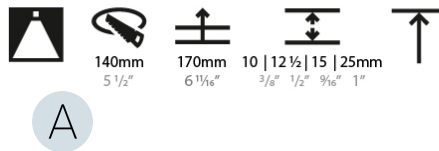

OPTICAL

Reflector°: 18 / 34
 Optic°: Lens Pack - No Lens / Linear Spread Lens / Honeycomb / Spread Lens
 Adjustability: Fixed
 Upon Request: Special Beam Angles

RATINGS AND CERTIFICATIONS

382, F 416-247-9319, www.zaneen.com
 Certified and tested for North American standards at the end of the existing Model #. For assistance on 'custom' specifications, contact zteam@zaneen.com.
 In a constant effort to supply the best product, we reserve the right to change specifications or materials without notice. The most recent specification sheets are found at zaneen.com
 IP rating: IP20