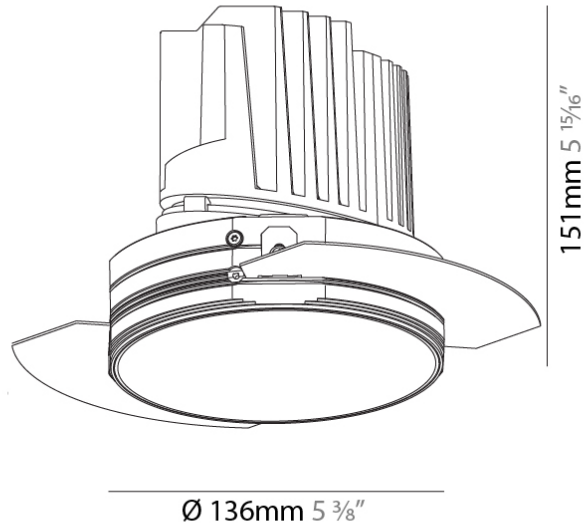

GENERAL

Series: Bioniq
 Subseries: Bioniq Round Deep
 Brand: Prolicht
 Division: Architectural
 Mounting Type: Trimless
 Mounting Location: Ceiling
 Subcategory: Downlight

PHYSICAL

Shape: Round
 Diameter (mm): 136
 Diameter (in): 5 3/8
 Height (mm): 151
 Height (in): 5 15/16
 Ceiling Thickness (mm): 10 / 12.5 / 15 / 25
 Ceiling Thickness (in): 3/8 or 1/2 or 9/16 or 1
 Min. Recessing Depth (mm): 170
 Min. Recessing Depth (in): 6 11/16
 Light Distribution: Downlight
 Weight (kg): 1.078
 Weight (lbs): 2.37
 Fixture Finish: SSR / BKV / CWI / CRY / HAB / UFT / ITA / RUA / FTG / MYG / LOD / PUS / FRO / FUP / KIA / POP / BLS / SPG / MEY / GOH / GUM / CHC / COM / ABZ / JAG / OBR / MOS / ROR
 Fixture Material: Aluminum Die Cast
 Cut-out Measurements: Ø 140mm / 5 1/2"
 Upon Request: Unique Ceiling Thickness

OPTICAL

Reflector°: 18 / 34
 Optic°: Lens Pack - No Lens / Linear Spread Lens / Honeycomb / Spread Lens
 Adjustability: Fixed
 Upon Request: Special Beam Angles

RATINGS AND CERTIFICATIONS

382, F 416-247-9319, www.zaneen.com
 Certified and tested for North American standards at the end of the existing Model #. For assistance on 'custom' specifications, contact zteam@zaneen.com.
 In a constant effort to supply the best product, we reserve the right to change specifications or materials without notice. The most recent specification sheets are found at zaneen.com
 IP rating: IP20