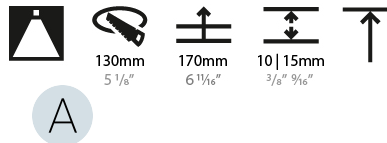

PHYSICAL

Shape: Round
Diameter (mm): 139
Diameter (in): 5 1/2
Height (mm): 151
Height (in): 5 15/16
Ceiling Thickness (mm): 10 / 12.5 / 15
Ceiling Thickness (in): 3/8 or 1/2 or 9/16
Min. Recessing Depth (mm): 170
Min. Recessing Depth (in): 6 11/16
Light Distribution: Downlight
Weight (kg): 0.926
Weight (lbs): 2.04
Fixture Finish: SSR / BKV / CWI / CRY / HAB / UFT / ITA / RUA / FTG / MYG / LOD / PUS / FRO / FUP / KIA / POP / BLS / SPG / MEY / GOH / GUM / CHC / COM / ABZ / JAG / OBR / MOS / ROR
Fixture Material: Aluminum Die Cast
Cut-out Measurements: 130mm / 5 1/8"

ELECTRICAL

Lamp Type: LED (Zhaga Standard)
Input Wattage (W): 28.6
Total Output Wattage (W): 26.4
Dimming: Tri-Mode (Non-Dimming and Phase Dimming (120Vac only) and 0-10V Dimming)
Driver Included: No
Driver Location: Recessed Housing
Driver Type: Constant Current - Universal
Driver Class: Class 2
Housing: See components
Input Voltage (V): 120 - 277
Constant Current (MA): 700

LED

Number of LEDs: 1
Color Temperature (°K): 2700 / 3000 / 3500 / 4000
Max. Delivered Lumen (lm): 2030 / 2080 / 2186 / 2230
Nominal Lumen (lm): 3210 / 3290 / 3459 / 3530
CRI: >90 CRI
Efficiency (%): 0.631
Lamp Life (hrs): 50000

OPTICAL

Reflector: 20 / 25 / 40

RATINGS AND CERTIFICATIONS

Certified By: Certified for North American Standards
IP rating: IP20