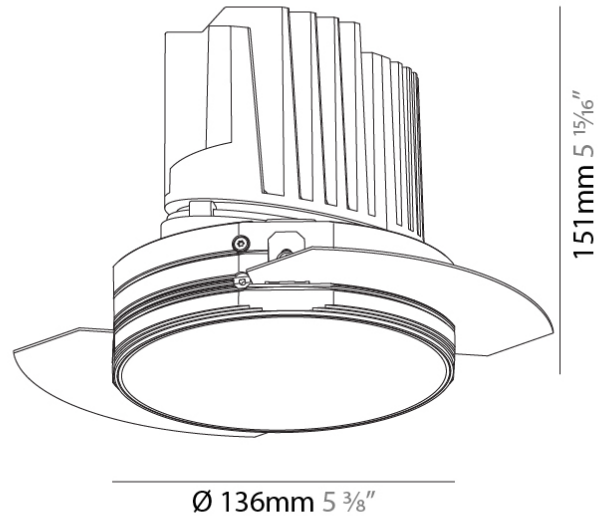

ELECTRICAL

Lamp Type: LED (Zhaga Standard)
Input Wattage (W): 13.2 / 16.5
Total Output Wattage (W): 12.1 / 14.7
Dimming: Tri-Mode (Non-Dimming and Phase Dimming (120Vac only) and 0-10V Dimming)
Driver Included: No
Driver Location: Recessed Housing
Driver Type: Constant Current - Universal
Driver Class: Class 2
Housing: See components
Input Voltage (V): 120 - 277
Constant Current (MA): 350

LED

Number of LEDs: 1
Color Temperature (°K): 2700 / 3000 / 3500 / 4000
Max. Delivered Lumen (lm): 814 / 877 / 911 / 930
Nominal Lumen (lm): 1246 / 1342 / 1396 / 1424
CRI: >90 CRI
Efficiency (%): 90.5
Lamp Life (hrs): 50000
Upon Request: RGB-W Tunable White Special Color Temperature Special LED

OPTICAL

Reflector°: 10
Optic°: Lens Pack - No Lens / Linear Spread Lens / Honeycomb / Spread Lens
Upon Request: Special Beam Angles

RATINGS AND CERTIFICATIONS

382, F 416-247-9319, www.zaneen.com
Certified and Compliant for North American Standards
IP rating: IP20